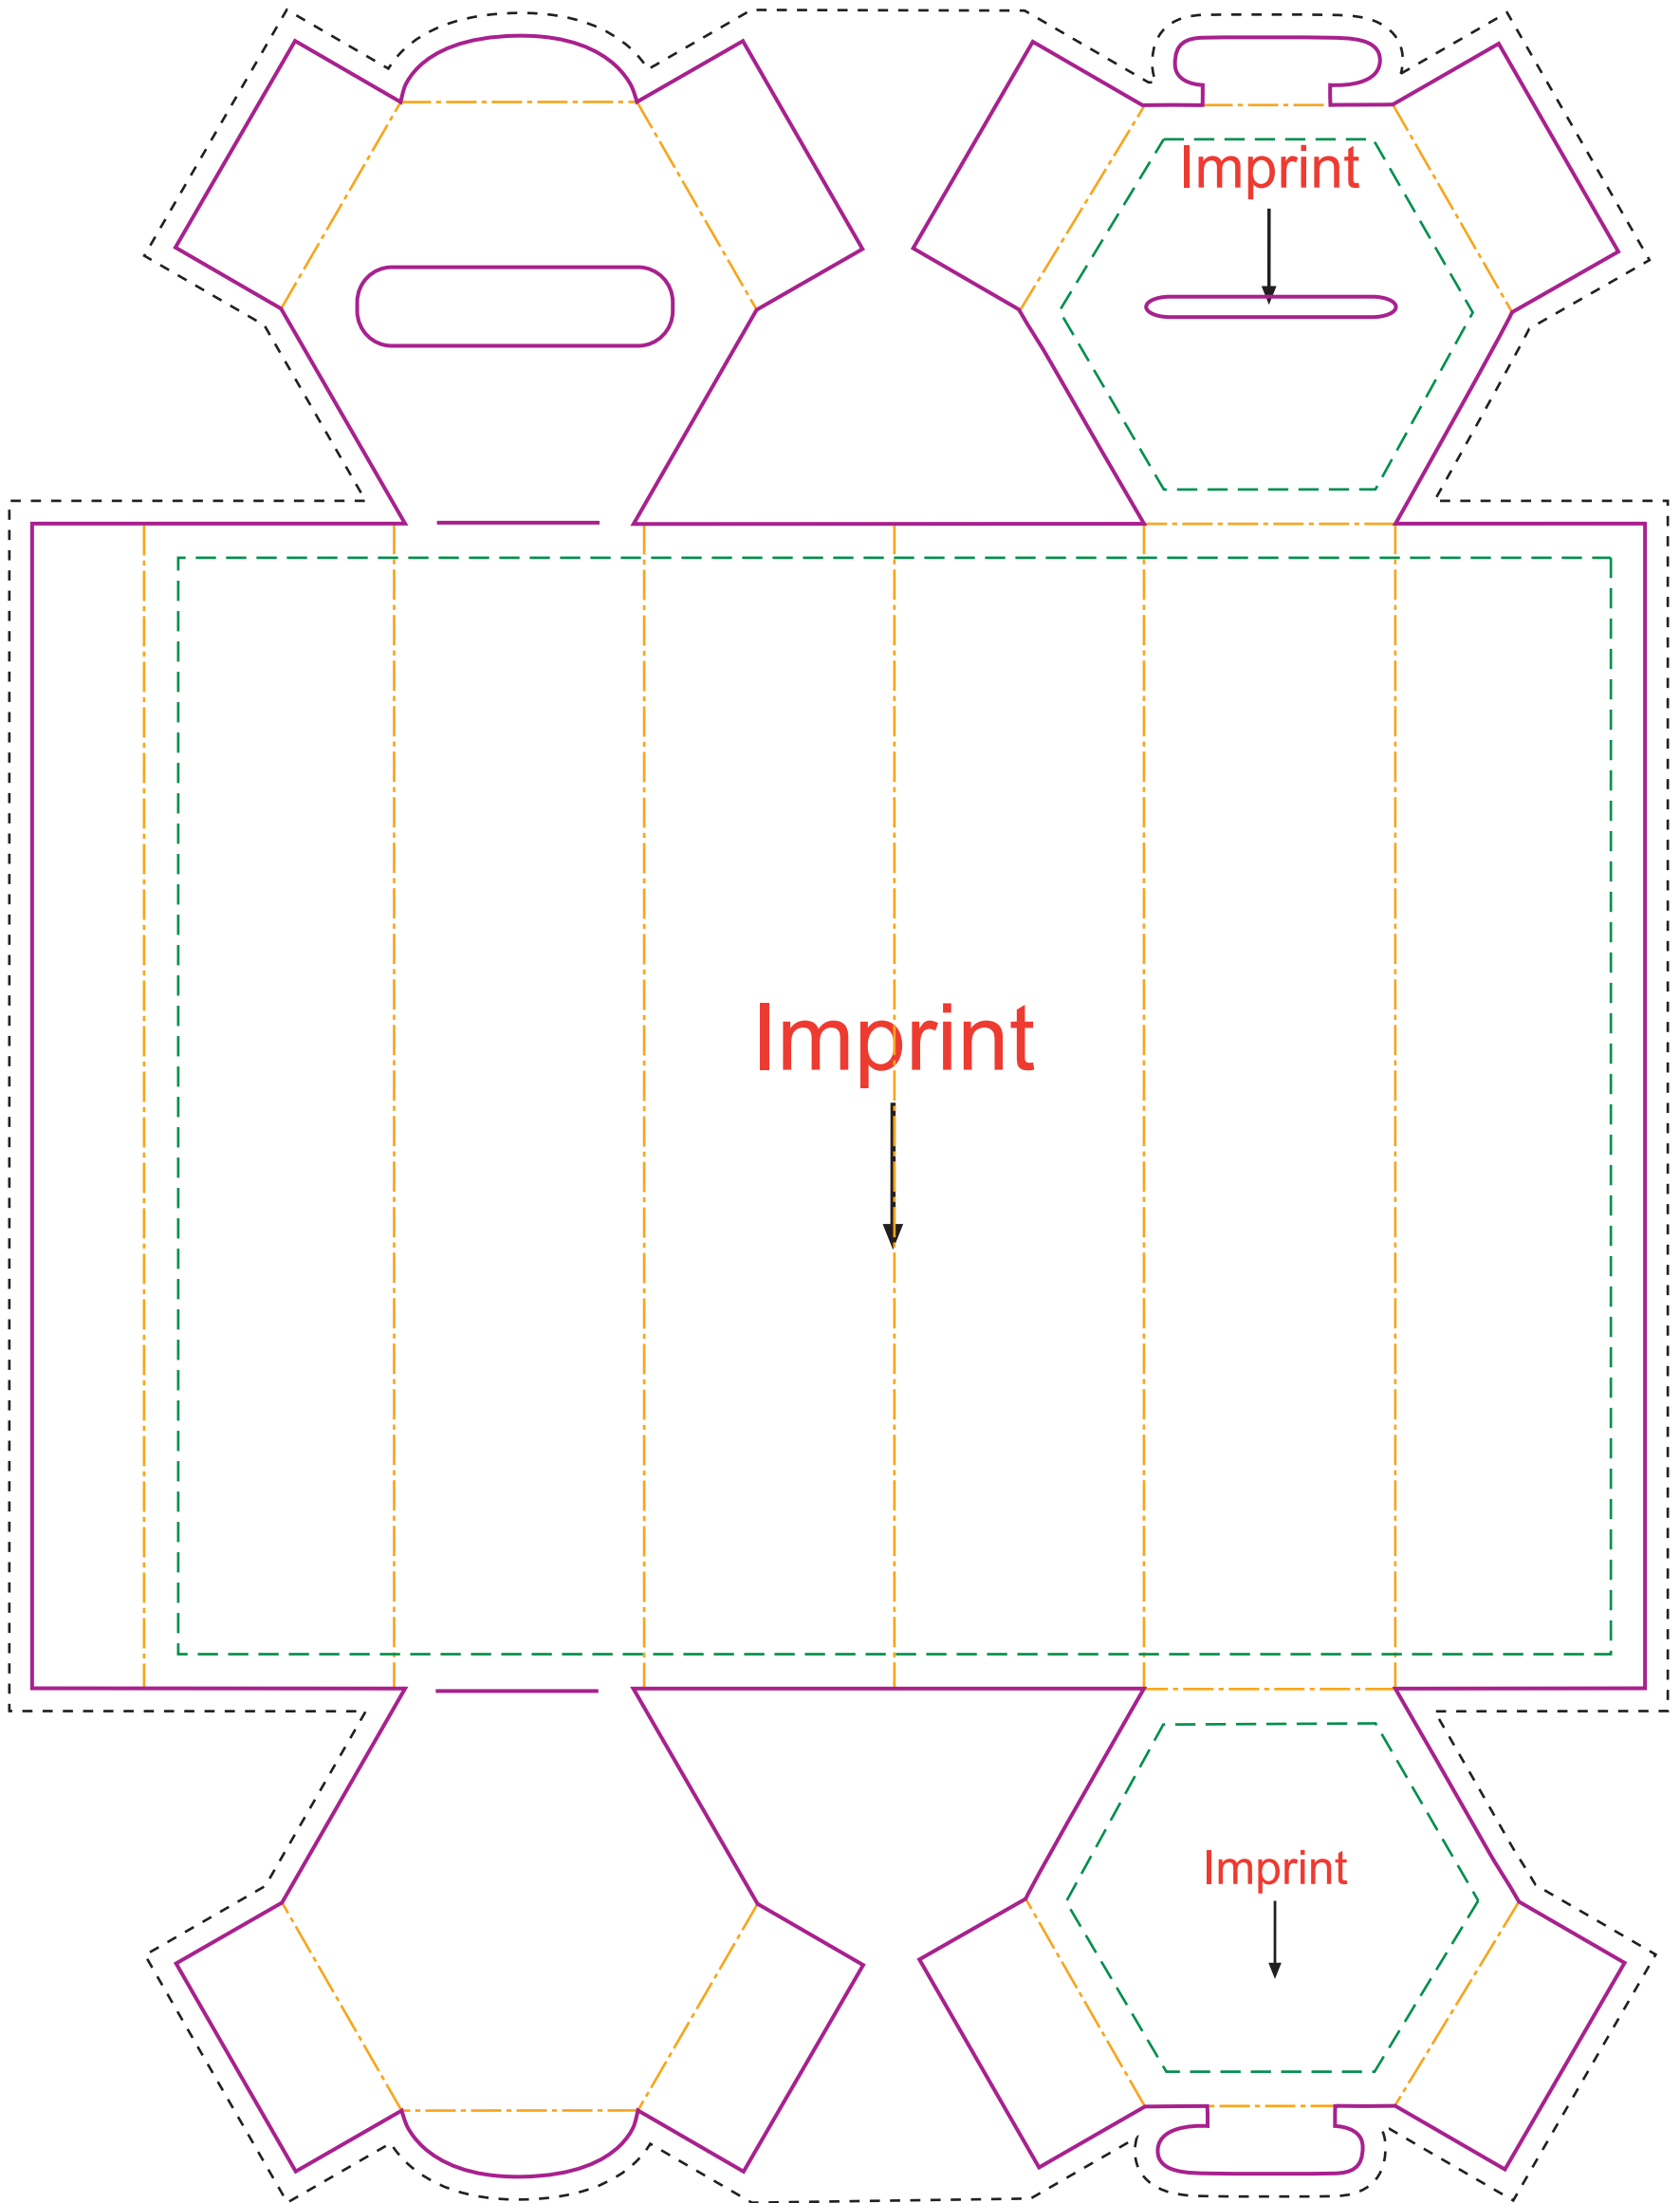

Actual size
Width: 8.875 in.
Height: 11.75 in.

**HB-108
Hexagon Bank**

- **Bleed Line**
(1/8" offset from Die Line)
- **Die Line**
(represents actual cut product)
- - - - **Live Area**
(3/16" inset from Die Line)
- . - . **Fold**

Please keep all text and graphics inside the Live Area unless the graphic element is intended to bleed. Borders, if included, should bleed outward from the Live Area. Please model spot colors using the Pantone solid coated Matching System
Please submit all Fonts and Links for output with your Final Composite.